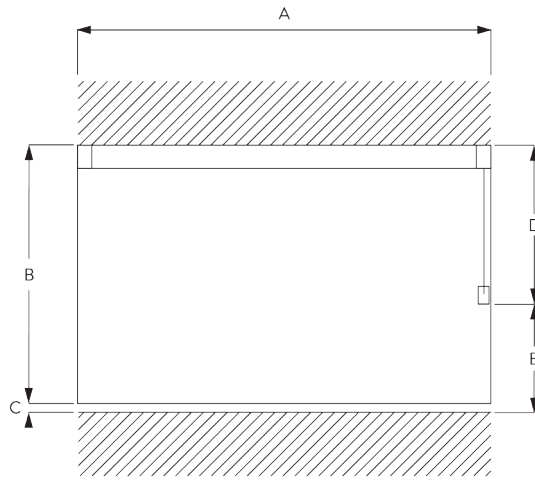

### Profile and bending information

**SG 3982**

Profile

Radius:  
✓ 15 cm, 20 cm, >30 cm

**C. HOW TO  
MEASURE**

- A: System width
- B: System height
- C: Distance between floor and fabric
- D: Cord height
- E: Safety Retainer SG 10731 min. 150 cm above floor