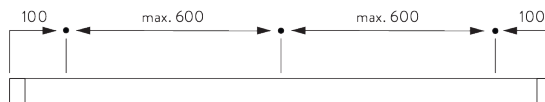

Fixing points