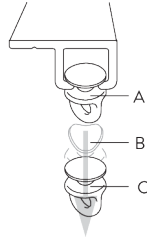

SYSTEM SPECIFICATIONS

A. PROFILE

Profile information

SG 6290p

Profile

B. HOW TO MEASURE

A: System width

B: System height

C: Distance between floor and fabric

C. SPECIFICATION TEXT

Silent Gliss SG 6290 Hand Operated Curtain Track. Comprises aluminium SG 6290 profile supplied made to measure powder coated white with safety gliders SG 6148 (10/m) and SG 6149 (2/length) secured with end covers SG 6122 at either end. Ceiling fixed with self-drilling wood screws.

FITTING

A. FITTING INFORMATION

Fixing points

For detailed fitting information, visit the [Silent Gliss website](#).

B. CEILING FITTING

Direct fitting

SYSTEM SAFETY KEY PARTS

A. SAFETY RELEASE FUNCTION

A: Gliders can easily be clicked into profile

B: Glider deforms under pressure

C: Release under following pull weights:

Glider SG 6148 yellow: releases between 4 - 6 kg

Glider SG 6149 blue: releases between 8 - 10 kg