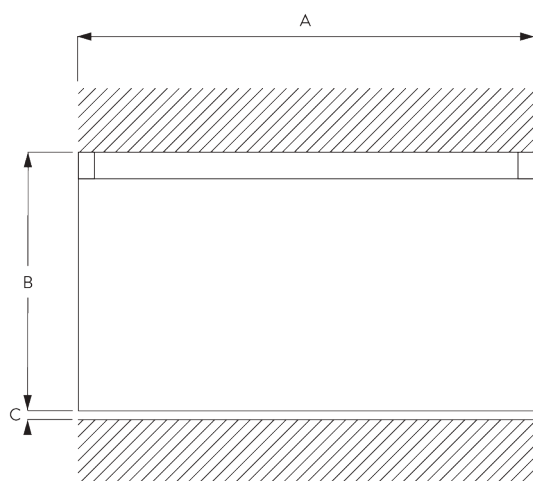

SYSTEM SPECIFICATIONS

A. PROFILE

Profile information

SG 6290p

Profile

B. HOW TO MEASURE

A: System width

B: System height

C: Distance between floor and fabric

C. SPECIFICATION TEXT

Silent Gliss SG 6290 Hand Operated Curtain Track. Comprises aluminium SG 6290 profile supplied made to measure powder coated white with safety gliders SG 6148 (10/m) and SG 6149 (2/length) secured with end covers SG 6122 at either end. Ceiling fixed with self-drilling wood screws.