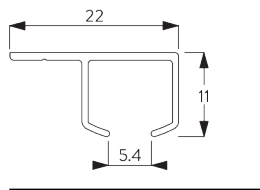

SG 6290

SAFETY TRACK

PRODUCT INFORMATION

- **Operation:** hand
- **Range:** S - M
- **Fitting:** ceiling
- **Colours:** white RAL 9016; special colours or anodised aluminum possible
- **Fabrics:** refer to Silent Gliss fabric collection

SYSTEM SPECIFICATIONS

A. PROFILE

Profile information

SG 6290p

Profile

B. HOW TO MEASURE

A: System width

B: System height