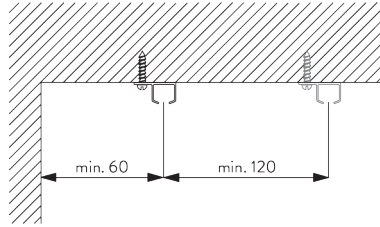

SYSTEM SPECIFICATIONS

A. PROFILE

Profile information

SG 6290p

Profile

B. HOW TO MEASURE

A: System width

B: System height

C: Distance between floor and fabric

C. SPECIFICATION TEXT

Silent Gliss SG 6290 Hand Operated Curtain Track. Comprises aluminium SG 6290 profile supplied made to measure powder coated white with safety gliders SG 6148 (10/m) and SG 6149 (2/length) secured with end covers SG 6122 at either end. Ceiling fixed with self-drilling wood screws.

FITTING

A. FITTING INFORMATION

Fixing points

For detailed fitting information, visit the [Silent Gliss website](#).

B. CEILING FITTING

Direct fitting

SYSTEM SAFETY KEY PARTS

A. SAFETY RELEASE FUNCTION