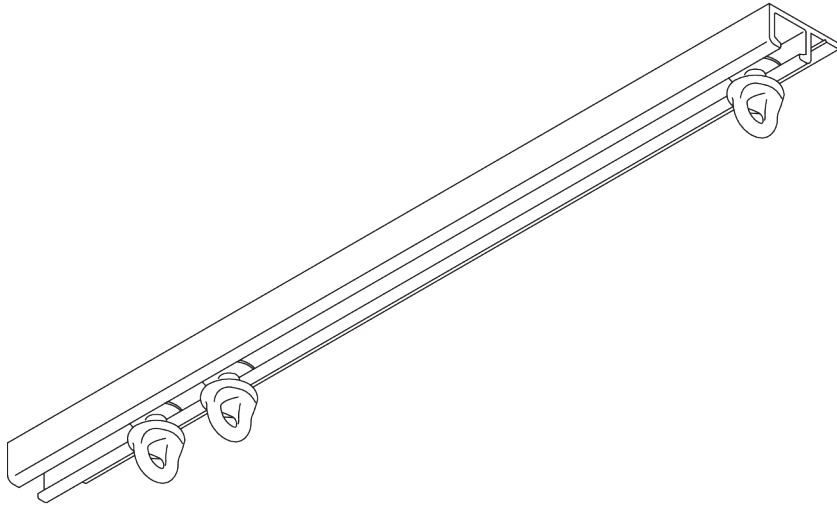

SG 6290

SAFETY TRACK

PRODUCT INFORMATION

- **Operation:** hand
- **Range:** S - M
- **Fitting:** ceiling
- **Colours:** white RAL 9016; special colours or anodised aluminum possible
- **Fabrics:** refer to Silent Gliss fabric collection

Features:

- Suitable for schools, hospitals, retirement homes, etc.
- Yellow gliders release from profile when weight limit is exceeded (4 - 6 kg)
- Blue glider releases at higher weight limit (8 - 10 kg) due to higher pulling force at curtain leading edges

SYSTEM SPECIFICATIONS

A. PROFILE

Profile information

SG 6290p

Profile

B. HOW TO MEASURE

A: System width

B: System height

C: Distance between floor and fabric

C. SPECIFICATION TEXT

Silent Gliss SG 6290 Hand Operated Curtain Track. Comprises aluminium SG 6290 profile supplied made to measure powder coated white with safety gliders SG 6148 (10/m) and SG 6149 (2/length) secured with end covers SG 6122 at either end. Ceiling fixed with self-drilling wood screws.