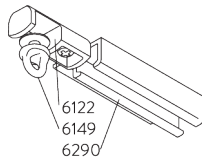

SG 6122: Endstop (with end glider SG 6148 in place)

SG 6021 / SG 6290 system can assist in the prevention of self harm in hospitals, schools and psychiatric situations. Please see specific pull out weights on individual gliders. Please also note that the longer the individual track and the more gliders used, the cumulative total pull-out weight when in a stacked position will increase and therefore support more weight.

A risk assessment of the area should always be carried out.