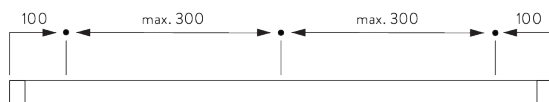

FITTING

A. FITTING INFORMATION

Fixing points

For detailed fitting information, visit the [Silent Gliss website](#).