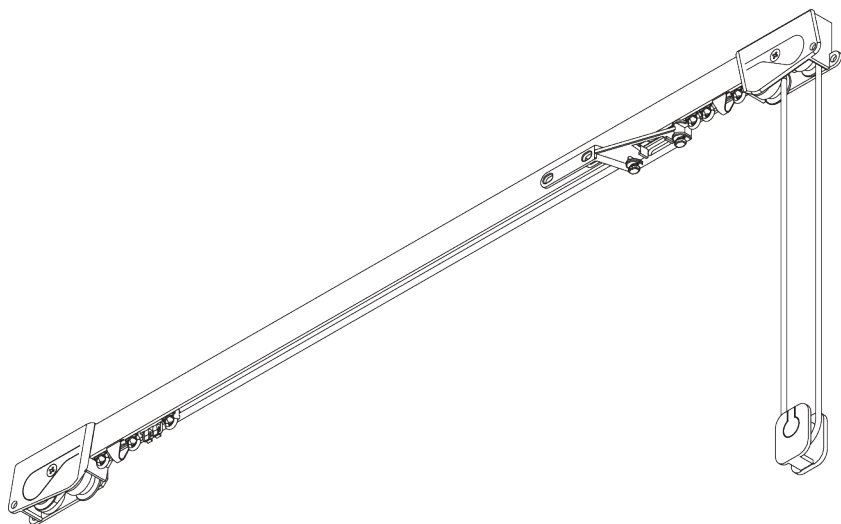

SG 3000

PRODUCT INFORMATION

- **Operation:** cord
- **Range:** S - M
- **Fitting:** ceiling, wall
- **Colours:** white RAL 9016; special colours or anodised aluminum possible
- **Fabrics:** refer to Silent Gliss fabric collection

Features:

- Bendable

SYSTEM SPECIFICATIONS

A. SYSTEM DIMENSIONS

6 m

15 kg

Max. curtain weight

	2 m	4 m	6 m
	15	14	13
	15	14	13
	10	7	5
	10	7	5
	5	4	3
	5	4	3
	4	3	-
	4	3	-

(kg max.)

B. PROFILE

Profile and bending information

SG 1082

Profile

Radius:
✓ 10 cm, 20 cm, >30 cm

**C. HOW TO
MEASURE**

- A: System width
- B: System height
- C: Distance between floor and fabric
- D: Cord height
- E: Safety Retainer SG 10731 min. 150 cm above floor

**D. SPECIFICATION
TEXT**

Silent Gliss SG 3000 Cord Operated Curtain Track System. Comprises aluminium profile SG 1082 supplied made to measure in powder coated white with gliders SG 3533 at 14/m, cord guide/return set SG 3288, pilot runner SG 3030 and SG 3213, overlap SG 3242 and cord SG 3090. Face fixed with nylon bracket SG 3630 / SG 3655 / SG 3660 / SG Smart Fix / top fixed with nylon bracket SG 3603 at 600 to 800mm centres. Compliant to Child Safety legislation EN 13120.