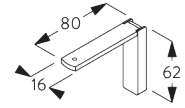

Square Smart Fix SG 11210 - SG 11215 and bracket SG 3176:
Screw SG 10277 (M4x12) needed.

SG 3176
Bracket

SG 10277
Pan head screw M4x12

SG 11200
Smart Fix 60 mm

SG 11201
Smart Fix 80 mm

SG 11202
Smart Fix 100 mm

SG 11203
Smart Fix 120 mm

SG 11204
Smart Fix 150 mm

SG 11205
Smart Fix 200 mm

SG 11210
Square Smart Fix 60 mm

SG 11211
Square Smart Fix 80 mm

SG 11212
Square Smart Fix 100 mm

SG 11213
Square Smart Fix 120 mm