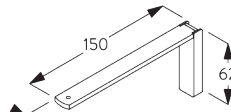

Square Smart Fix SG 11210 - SG 11215 and bracket SG 3176:
Screw SG 10277 (M4x12) needed.

SG 3176
Bracket

SG 10277
Pan head screw M4x12

SG 11200
Smart Fix 60 mm

SG 11201
Smart Fix 80 mm

SG 11202
Smart Fix 100 mm

SG 11203
Smart Fix 120 mm

SG 11204
Smart Fix 150 mm

SG 11205
Smart Fix 200 mm

SG 11210
Square Smart Fix 60 mm

SG 11211
Square Smart Fix 80 mm

SG 11212
Square Smart Fix 100 mm

SG 11213
Square Smart Fix 120 mm