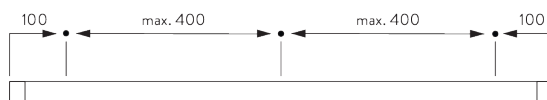

FITTING

A. FITTING INFORMATION

Fixing points

For detailed fitting information, visit the Silent Gliss website.