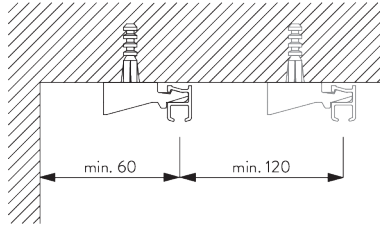

B. HOW TO MEASURE

A: System width

B: System height

C: Distance between floor and fabric

C. SPECIFICATION

TEXT

Silent Gliss SG 1090 Hand Operated Curtain Track System. Comprises aluminium profile SG 1090 supplied made to measure in silver anodised or powder coated white, with gliders SG 3533 at 14/m and 2 end stops SG 3016 per length. Face fixed with nylon brackets SG 3175 / SG Smart Fix / top fixed with nylon bracket SG 3176 at max. 400 mm centres.

FITTING

A. FITTING INFORMATION

Fixing points

For detailed fitting information, visit the Silent Gliss website.

B. CEILING FITTING

Bracket SG 3176

SG 3176
Bracket

Double ceiling bracket SG 3113 / SG 3115