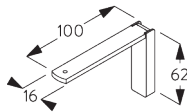

Square Smart Fix SG 11210 - SG 11215 and bracket SG 3176:
Screw SG 10277 (M4x12) needed.

SG 3176
Bracket

SG 10277
Pan head screw M4x12

SG 11200
Smart Fix 60 mm

SG 11201
Smart Fix 80 mm

SG 11202
Smart Fix 100 mm

SG 11203
Smart Fix 120 mm

SG 11204
Smart Fix 150 mm

SG 11205
Smart Fix 200 mm

SG 11210
Square Smart Fix 60 mm

SG 11211
Square Smart Fix 80 mm

SG 11212
Square Smart Fix 100 mm

SG 11213
Square Smart Fix 120 mm