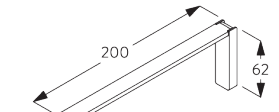

Square Smart Fix SG 11210 - SG 11215 and bracket SG 3176:
Screw SG 10277 (M4x12) needed.

SG 3176
Bracket

SG 10277
Pan head screw M4x12

SG 11200
Smart Fix 60 mm

SG 11201
Smart Fix 80 mm

SG 11202
Smart Fix 100 mm

SG 11203
Smart Fix 120 mm

SG 11204
Smart Fix 150 mm

SG 11205
Smart Fix 200 mm

SG 11210
Square Smart Fix 60 mm

SG 11211
Square Smart Fix 80 mm

SG 11212
Square Smart Fix 100 mm

SG 11213
Square Smart Fix 120 mm