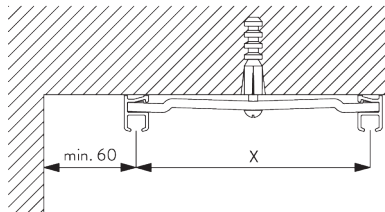

B. HOW TO MEASURE

A: System width

B: System height

C: Distance between floor and fabric

C. SPECIFICATION

TEXT

Silent Gliss SG 1090 Hand Operated Curtain Track System. Comprises aluminium profile SG 1090 supplied made to measure in silver anodised or powder coated white, with gliders SG 3533 at 14/m and 2 end stops SG 3016 per length. Face fixed with nylon brackets SG 3175 / SG Smart Fix / top fixed with nylon bracket SG 3176 at max. 400 mm centres.

FITTING

A. FITTING INFORMATION

Fixing points

For detailed fitting information, visit the Silent Gliss website.

B. CEILING FITTING

Bracket SG 3176

SG 3176
Bracket

Double ceiling bracket SG 3113 / SG 3115