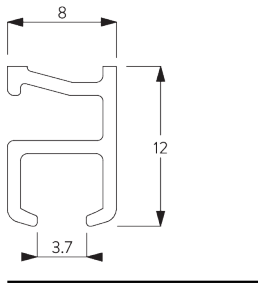

SG 1090

PRODUCT INFORMATION

- **Operation:** hand
- **Range:** S
- **Fitting:** ceiling, wall
- **Colours:** white RAL 9016; special colours or anodised aluminum possible
- **Fabrics:** refer to Silent Gliss fabric collection

Features:

- Bendable

SYSTEM SPECIFICATIONS

A. PROFILE

Profile and bending information

SG 1090p

Profile

Radius:
✓ 6 cm, 10 cm

B. HOW TO MEASURE

A: System width

B: System height

C: Distance between floor and fabric

C. SPECIFICATION

TEXT

Silent Gliss SG 1090 Hand Operated Curtain Track System. Comprises aluminium profile SG 1090 supplied made to measure in silver anodised or powder coated white, with gliders SG 3533 at 14/m and 2 end stops SG 3016 per length. Face fixed with nylon brackets SG 3175 / SG Smart Fix / top fixed with nylon bracket SG 3176 at max. 400 mm centres.