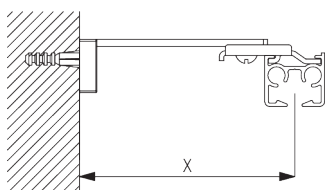

Smart Fix SG 11200 - SG 11205 and bracket SG 3826:
Screw SG 10492 (M4x8) needed.

Square Smart Fix SG 11210 - SG 11215 and bracket SG 3826:
Screw SG 10492 (M4x8) needed.

Universal Smart Fix SG 11154 - SG 11156 and bracket SG 3826:
Screw SG 10277 (M4x12) needed.

Smart Fix SG 11200 - SG 11205 and bracket SG 3832:
Screw SG 10492 (M4x8) needed.

Square Smart Fix SG 11210 - SG 11215 and bracket SG 3832:
Screw SG 10492 (M4x8) needed.

Smart Fix	X mm (SG 3826 / SG 3825)	X mm (SG 3832)
SG 11200 / SG 11210	52	70
SG 11201 / SG 11211	72	90
SG 11202 / SG 11212	92	110
SG 11203 / SG 11213	112	130
SG 11204 / SG 11214	142	160
SG 11205 / SG 11215	192	210
SG 11154	102-130	120-148
SG 11155	132-160	150-178
SG 11156	182-210	200-228