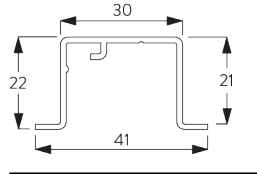

SG 11154
Universal Smart Fix 120 mm

SG 11155
Universal Smart Fix 150 mm

SG 11156
Universal Smart Fix 200 mm

Bracket SG 3836

SG 3836
Bracket

D. RECESS FITTING

Recess profile SG 11230

One wedge SG 10157 per fixing point.
For detailed recess fitting, visit the Silent Gliss website.