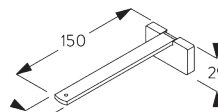

SG 11205
Smart Fix 200 mm

SG 11210
Square Smart Fix 60 mm

SG 11211
Square Smart Fix 80 mm

SG 11212
Square Smart Fix 100 mm

SG 11213
Square Smart Fix 120 mm

SG 11214
Square Smart Fix 150 mm

SG 11215
Square Smart Fix 200 mm

SG 11154
Universal Smart Fix 120 mm

SG 11155
Universal Smart Fix 150 mm

SG 11156
Universal Smart Fix 200 mm

Bracket SG 3836

SG 3836
Bracket

D. RECESS FITTING

Recess profile SG 11230

One wedge SG 10157 per fixing point.
For detailed recess fitting, visit the Silent Gliss website.