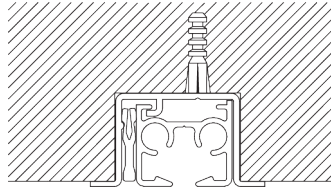

SG 11154
Universal Smart Fix 120 mm

SG 11155
Universal Smart Fix 150 mm

SG 11156
Universal Smart Fix 200 mm

Bracket SG 3836

SG 3836
Bracket

D. RECESS FITTING

Recess profile SG 11230

One wedge SG 10157 per fixing point.
For detailed recess fitting, visit the Silent Gliss website.