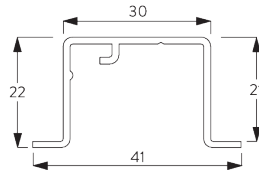

Features:

- 2-component (2C) glider technology
- Wave (2C)
- Bendable
- Bendable recess profile

SYSTEM SPECIFICATIONS

A. PROFILE

Profile and bending information

SG 11190

Profile

Radius:  >26 cm

SG 11230

Recess profile

Radius:  >50 cm

B. HOW TO MEASURE

A: System width

B: System height

C: Distance between floor and fabric

C. SPECIFICATION TEXT