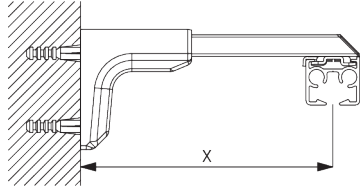

Universal Smart Fix SG 11154 - SG 11156 and clamp SG 3825:

Screw SG 11158 (M4x12) needed.

SG 3825
Clamp

SG 10074
Countersunk head screw
M4x8