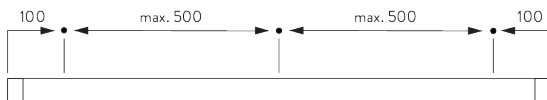

FITTING

A. FITTING INFORMATION

Fixing points

For detailed fitting information, visit the Silent Gliss website.