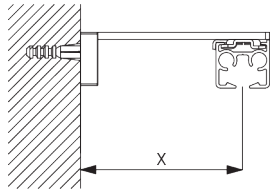

Square Smart Fix SG 11210 - SG 11215 and clamp SG 3825:

Screw SG 10074 (M4x8) needed.