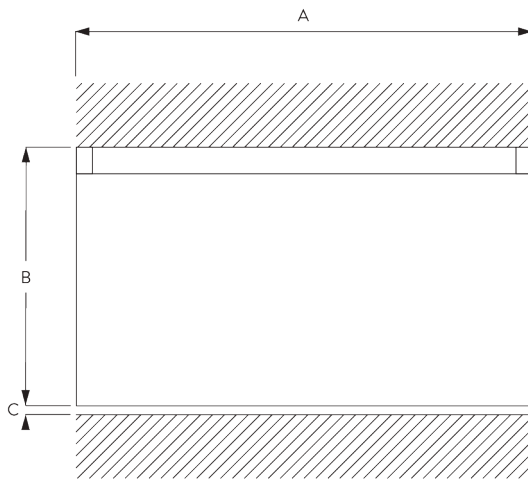

Features:

- 2-component (2C) glider technology
- Wave (2C)
- Bendable
- Bendable recess profile

SYSTEM SPECIFICATIONS

A. PROFILE

Profile and bending information

SG 11190

Profile

Radius:  >26 cm

SG 11230

Recess profile

Radius:  >50 cm

B. HOW TO MEASURE

A: System width

B: System height

C: Distance between floor and fabric

C. SPECIFICATION TEXT