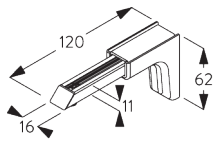

SG 11205
Smart Fix 200 mm

SG 11210
Square Smart Fix 60 mm

SG 11211
Square Smart Fix 80 mm

SG 11212
Square Smart Fix 100 mm

SG 11213
Square Smart Fix 120 mm

SG 11214
Square Smart Fix 150 mm

SG 11215
Square Smart Fix 200 mm

SG 11154
Universal Smart Fix 120 mm

SG 11155
Universal Smart Fix 150 mm

SG 11156
Universal Smart Fix 200 mm

Bracket SG 3836

SG 3836
Bracket

D. RECESS FITTING

Recess profile SG 11230

One wedge SG 10157 per fixing point.
For detailed recess fitting, visit the Silent Gliss website.