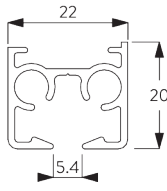

Features:

- 2-component (2C) glider technology
- Wave (2C)
- Bendable
- Bendable recess profile

SYSTEM SPECIFICATIONS

A. PROFILE

Profile and bending information

SG 11190

Profile

Radius:  >26 cm