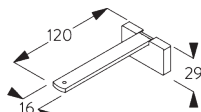

SG 11205
Smart Fix 200 mm

SG 11210
Square Smart Fix 60 mm

SG 11211
Square Smart Fix 80 mm

SG 11212
Square Smart Fix 100 mm

SG 11213
Square Smart Fix 120 mm

SG 11214
Square Smart Fix 150 mm

SG 11215
Square Smart Fix 200 mm

SG 11154
Universal Smart Fix 120 mm

SG 11155
Universal Smart Fix 150 mm

SG 11156
Universal Smart Fix 200 mm

Bracket SG 3836

SG 3836
Bracket

D. RECESS FITTING

Recess profile SG 11230

One wedge SG 10157 per fixing point.
For detailed recess fitting, visit the Silent Gliss website.