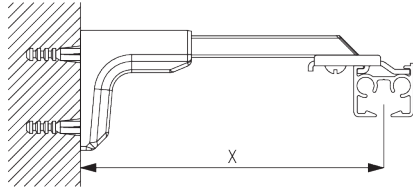

Bracket SG 3826

SG 3826

Bracket

Bracket SG 3832

SG 3832

Bracket

C. WALL FITTING

Smart Fix

Smart Fix SG 11200 - SG 11205 and bracket SG 3826:
Screw SG 10492 (M4x8) needed.

Square Smart Fix SG 11210 - SG 11215 and bracket SG 3826:
Screw SG 10492 (M4x8) needed.

Universal Smart Fix SG 11154 - SG 11156 and bracket SG 3826:
Screw SG 10277 (M4x12) needed.

Smart Fix SG 11200 - SG 11205 and bracket SG 3832:
Screw SG 10492 (M4x8) needed.

Square Smart Fix SG 11210 - SG 11215 and bracket SG 3832:
Screw SG 10492 (M4x8) needed.

Smart Fix	X mm (SG 3826 / SG 3825)	X mm (SG 3832)
SG 11200 / SG 11210	52	70
SG 11201 / SG 11211	72	90
SG 11202 / SG 11212	92	110
SG 11203 / SG 11213	112	130
SG 11204 / SG 11214	142	160
SG 11205 / SG 11215	192	210
SG 11154	102-130	120-148
SG 11155	132-160	150-178
SG 11156	182-210	200-228