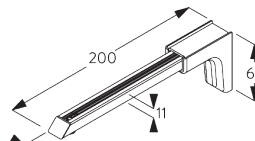

SG 11205
Smart Fix 200 mm

SG 11210
Square Smart Fix 60 mm

SG 11211
Square Smart Fix 80 mm

SG 11212
Square Smart Fix 100 mm

SG 11213
Square Smart Fix 120 mm

SG 11214
Square Smart Fix 150 mm

SG 11215
Square Smart Fix 200 mm

SG 11154
Universal Smart Fix 120 mm

SG 11155
Universal Smart Fix 150 mm

SG 11156
Universal Smart Fix 200 mm

Bracket SG 3836

SG 3836
Bracket

D. RECESS FITTING

Recess profile SG 11230

One wedge SG 10157 per fixing point.
For detailed recess fitting, visit the Silent Gliss website.