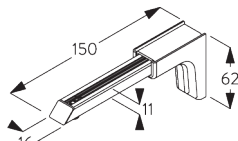

SG 11205
Smart Fix 200 mm

SG 11210
Square Smart Fix 60 mm

SG 11211
Square Smart Fix 80 mm

SG 11212
Square Smart Fix 100 mm

SG 11213
Square Smart Fix 120 mm

SG 11214
Square Smart Fix 150 mm

SG 11215
Square Smart Fix 200 mm

SG 11154
Universal Smart Fix 120 mm

SG 11155
Universal Smart Fix 150 mm

SG 11156
Universal Smart Fix 200 mm

Bracket SG 3836

SG 3836
Bracket

D. RECESS FITTING

Recess profile SG 11230

One wedge SG 10157 per fixing point.
For detailed recess fitting, visit the Silent Gliss website.