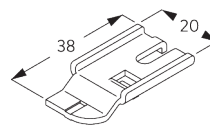

Universal Smart Fix SG 11154 - SG 11156 and bracket SG 3832:

Screw SG 10407 (M4x10) needed.

Smart Fix SG 11200 - SG 11205 and clamp SG 3825:

Screw SG 10074 (M4x8) needed.

Square Smart Fix SG 11210 - SG 11215 and clamp SG 3825:

Screw SG 10074 (M4x8) needed.

Universal Smart Fix SG 11154 - SG 11156 and clamp SG 3825:

Screw SG 11158 (M4x12) needed.

SG 3825
Clamp

SG 3826
Bracket

SG 3832
Bracket

SG 10074
Countersunk head screw
M4x8

SG 10277
Pan head screw M4x12