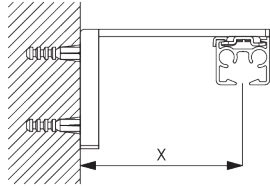

Smart Fix SG 11200 - SG 11205 and clamp SG 3825:

Screw SG 10074 (M4x8) needed.