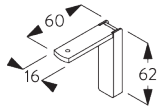

SG 11200
Smart Fix 60 mm