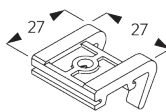

Universal Smart Fix SG 11154 - SG 11156 and bracket SG 3832:

Screw SG 10407 (M4x10) needed.

Smart Fix SG 11200 - SG 11205 and clamp SG 3825:

Screw SG 10074 (M4x8) needed.

Square Smart Fix SG 11210 - SG 11215 and clamp SG 3825:

Screw SG 10074 (M4x8) needed.

Universal Smart Fix SG 11154 - SG 11156 and clamp SG 3825:

Screw SG 11158 (M4x12) needed.

SG 3825
Clamp

SG 3826
Bracket

SG 3832
Bracket

SG 10074
Countersunk head screw
M4x8

SG 10277
Pan head screw M4x12