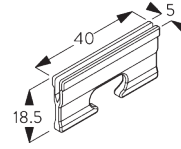

SG 10157
Wedge