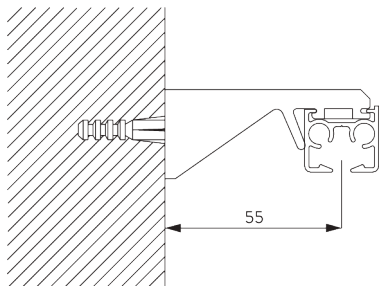

SG 11154
Universal Smart Fix 120 mm

SG 11155
Universal Smart Fix 150 mm

SG 11156
Universal Smart Fix 200 mm

Bracket SG 3836

SG 3836
Bracket

D. RECESS FITTING

Recess profile SG 11230

One wedge SG 10157 per fixing point.
For detailed recess fitting, visit the Silent Gliss website.