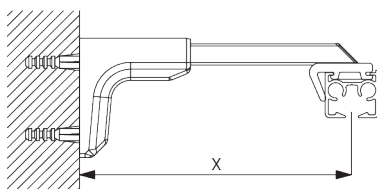

FITTING

A. FITTING INFORMATION

Fixing points

For detailed fitting information, visit the Silent Gliss website.

B. CEILING FITTING

Clamp SG 3825

SG 3825

Clamp

Bracket SG 3826

SG 3826

Bracket

Bracket SG 3832

SG 3832

Bracket

C. WALL FITTING

Smart Fix

Smart Fix SG 11200 - SG 11205 and bracket SG 3826:
Screw SG 10492 (M4x8) needed.

Square Smart Fix SG 11210 - SG 11215 and bracket SG 3826:
Screw SG 10492 (M4x8) needed.

Universal Smart Fix SG 11154 - SG 11156 and bracket SG 3826:
Screw SG 10277 (M4x12) needed.