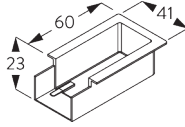

D. RECESS FITTING

Recess profile SG 11230

One wedge SG 10157 per fixing point.
For detailed recess fitting, visit the Silent Gliss website.

SYSTEM OPTIONS

A. WAVE

Standard components:

- SG 11295 End stop
- SG 11302 Wave 2C glider cord 80 mm

Optional components:

- SG 2255 Brake
- SG 2256 Brake
- SG 6099 Wave roller cord 80 mm
- SG 6364 Wave extension
- SG 6365 Wave hanger
- SG 6366 Wave carrier for draw rod
- SG 10430-34 Draw rod
- SG 11303 Wave 2C glider cord 60 mm