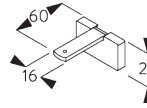

Screw SG 10074 (M4x8) needed.

Universal Smart Fix SG 11154 - SG 11156 and clamp SG 3825:

Screw SG 11158 (M4x12) needed.

SG 3825
Clamp

SG 3826
Bracket

SG 3832
Bracket

SG 10074
Countersunk head screw
M4x8

SG 10277
Pan head screw M4x12

SG 10407
Pan head screw M4x10

SG 10492
Pan head screw M4x8

SG 11158
Countersunk head screw
M4x12

SG 11200
Smart Fix 60 mm

SG 11201
Smart Fix 80 mm

SG 11202
Smart Fix 100 mm

SG 11203
Smart Fix 120 mm

SG 11204
Smart Fix 150 mm

SG 11205
Smart Fix 200 mm

SG 11210
Square Smart Fix 60 mm

SG 11211
Square Smart Fix 80 mm

SG 11212
Square Smart Fix 100 mm

SG 11213
Square Smart Fix 120 mm

SG 11214
Square Smart Fix 150 mm

SG 11215
Square Smart Fix 200 mm