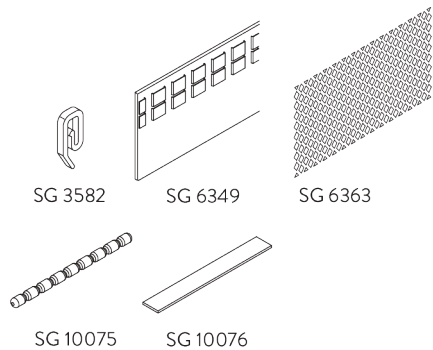

Curtain components:

- SG 3582 Hook
- SG 6349 Wave curtain tape
- SG 6363 Wave top hemming tape
- SG 10075 Lead weight 50 gr/m
- SG 10076 Fabric weight