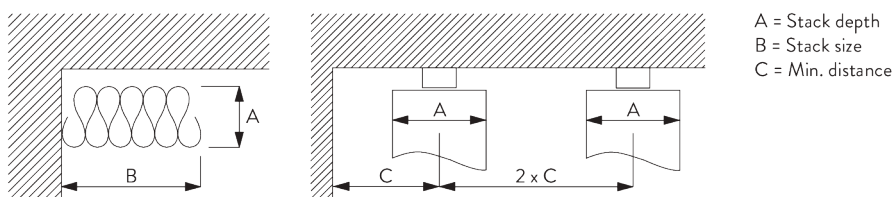

Curtain components:

- SG 3582 Hook
- SG 6349 Wave curtain tape
- SG 6363 Wave top hemming tape
- SG 10075 Lead weight 50 gr/m
- SG 10076 Fabric weight

Wave stack depth - 2C glider cord (standard components)