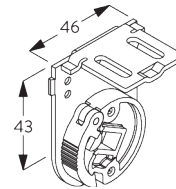

Bracket SG 10987

Installation profile SG 10534 and click bracket SG 10539

*Bracket SG 10989: window rolling side of fabric or
Bracket SG 10991: room rolling side of fabric*

Bracket SG 10987

SG 3044
Clamp

SG 10534
Installation profile

SG 10539
Bracket

SG 10574
Bracket cover

SG 10575
Bracket cover

SG 10987
Bracket

SG 10989
Bracket

SG 10991
Bracket

SYSTEM OPTIONS

A. FABRIC ROLL-OFF

E. CHILD SAFETY PULL BALL SET

Child safety pull ball set SG 10765

PARTS

A. STANDARD PARTS

	SG 4214 Spring C 552 mm
	SG 4226 Double tape 30 mm
	SG 4227 Tube ø 32 mm
	SG 4228 Speed controller right
	SG 4231 Tube adapter
	SG 10574 Bracket cover
	SG 10575 Bracket cover
	SG 10668 PVC strip 10 mm
	SG 10765 Child safety pull ball
	SG 10872 Bottom bar
	SG 10874 End cover
	SG 10987 Bracket
	SG 10989 Bracket