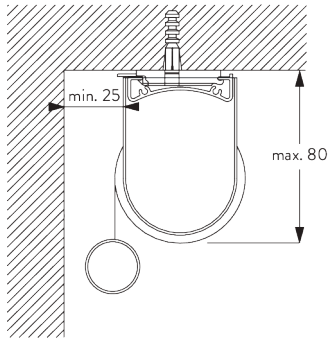

2 m

30 cm

3 m

6 m²

2.2 kg

Recommended width /
height ratio
max. 1:3

B. PROFILE

Profile information

SG 4227
Tube ø 32 mm

SG 10872
Bottom bar

SG 10534
Installation profile

C. HOW TO MEASURE

incl. bracket covers

- A: System width
- B: System height
- C: Light gap left side: 15 mm
- D: Light gap right side: 15 mm

FITTING

A. FITTING INFORMATION

Fixing points

For detailed fitting information, visit the Silent Gliss website.

B. CEILING FITTING

Brackets

Bracket SG 10989: window rolling side of fabric or
Bracket SG 10991: room rolling side of fabric

Bracket SG 10987

Installation profile SG 10534 and clamp SG 3044

Bracket SG 10989: window rolling side of fabric or
Bracket SG 10991: room rolling side of fabric

Bracket SG 10987

Installation profile SG 10534 and click bracket SG 10539