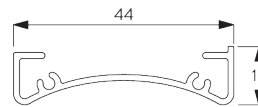

2 m

30 cm

3 m

6 m²

2.2 kg

Recommended width /
height ratio
max. 1:3

B. PROFILE

Profile information

SG 4227
Tube ø 32 mm

SG 10872
Bottom bar

SG 10534
Installation profile

C. HOW TO MEASURE

incl. bracket covers

- A: System width
- B: System height
- C: Light gap left side: 15 mm
- D: Light gap right side: 15 mm