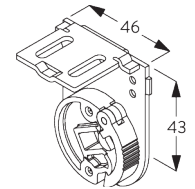

Bracket SG 10987

Installation profile SG 10534 and click bracket SG 10539

*Bracket SG 10989: window rolling side of fabric or
Bracket SG 10991: room rolling side of fabric*

Bracket SG 10987

SG 3044
Clamp

SG 10534
Installation profile

SG 10539
Bracket

SG 10574
Bracket cover

SG 10575
Bracket cover

SG 10987
Bracket

SG 10989
Bracket

SG 10991
Bracket

SYSTEM OPTIONS

A. FABRIC ROLL-OFF

E. CHILD SAFETY PULL BALL SET

Child safety pull ball set SG 10765

PARTS

A. STANDARD PARTS

	SG 4214 Spring C 552 mm
	SG 4226 Double tape 30 mm
	SG 4227 Tube ø 32 mm
	SG 4228 Speed controller right
	SG 4231 Tube adapter
	SG 10574 Bracket cover
	SG 10575 Bracket cover
	SG 10668 PVC strip 10 mm
	SG 10765 Child safety pull ball
	SG 10872 Bottom bar
	SG 10874 End cover
	SG 10987 Bracket
	SG 10989 Bracket