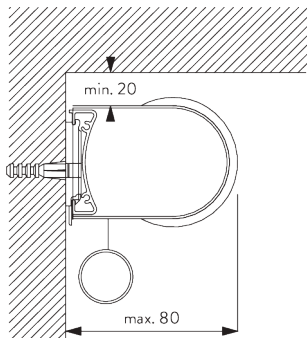

Installation profile SG 10534 and click bracket SG 10539

Bracket SG 10990: window rolling side of fabric or
Bracket SG 10992: room rolling side of fabric

Bracket SG 10987

SG 3044

Clamp

SG 10534

Installation profile

SG 10539

Bracket

Bracket cover

SG 10575

Bracket cover

Bracket

SG 10990

Bracket

SG 10992

Bracket