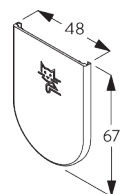

2 m

30 cm

3 m

6 m²

2.2 kg

Recommended width /
height ratio
max. 1:3

B. PROFILE

Profile information

SG 10987
Bracket

SG 10989
Bracket

SG 10991
Bracket

C. WALL FITTING

Brackets

Bracket SG 10990: window rolling side of fabric or
Bracket SG 10992: room rolling side of fabric

Bracket SG 10987

Installation profile SG 10534 and clamp SG 3044

Bracket SG 10990: window rolling side of fabric or
Bracket SG 10992: room rolling side of fabric

Bracket SG 10987

Installation profile SG 10534 and click bracket SG 10539

Bracket SG 10990: window rolling side of fabric or
Bracket SG 10992: room rolling side of fabric

Bracket SG 10987

SG 3044

Clamp

SG 10534

Installation profile

SG 10539

Bracket

SG 10574