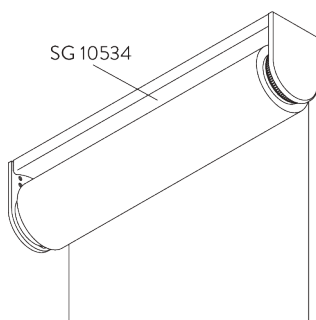

Bracket SG 10987

Installation profile SG 10534 and click bracket SG 10539

*Bracket SG 10989: window rolling side of fabric or
Bracket SG 10991: room rolling side of fabric*

Bracket SG 10987

SG 3044
Clamp

SG 10534
Installation profile

SG 10539
Bracket

SG 10574
Bracket cover

SG 10575
Bracket cover

SG 10987
Bracket

SG 10989
Bracket

SG 10991
Bracket

SYSTEM OPTIONS

A. FABRIC ROLL-OFF

A: Fabric roll-off window side (standard)
B: Fabric roll-off room side (option)

B. INSTALLATION PROFILE

C. ADJUSTABLE END STOP

D. TWO SINGLE SYSTEMS SIDE-BY-SIDE

Additional parts:

- 1x SG 10632 Connection bracket cover