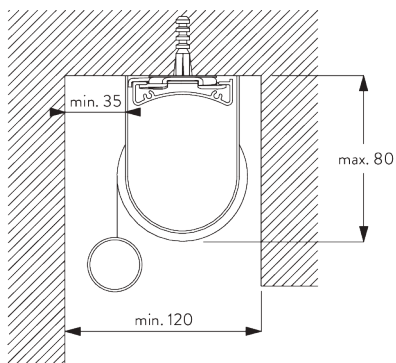

Bracket

D. RECESS FITTING

Brackets

*Bracket SG 10989: window rolling side of fabric or
Bracket SG 10991: room rolling side of fabric*

Bracket SG 10987

Installation profile SG 10534 and clamp SG 3044

*Bracket SG 10989: window rolling side of fabric or
Bracket SG 10991: room rolling side of fabric*

Bracket SG 10987

Installation profile SG 10534 and click bracket SG 10539

*Bracket SG 10989: window rolling side of fabric or
Bracket SG 10991: room rolling side of fabric*

Bracket SG 10987

SG 3044
Clamp

SG 10534
Installation profile