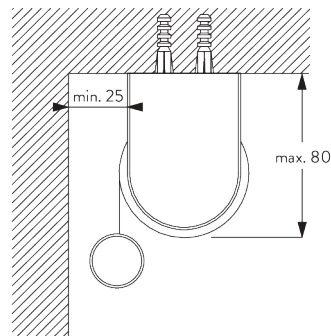

SG 4227
Tube ø 32 mm

SG 10872
Bottom bar

SG 10534
Installation profile

C. HOW TO MEASURE

incl. bracket covers

- A: System width
- B: System height
- C: Light gap left side: 15 mm
- D: Light gap right side: 15 mm

Note:
All measurements include 2 mm for bracket cover per side!
These can be omitted to reduce side light gaps.

D. SPECIFICATION TEXT

Silent Gliss SG 4900 Spring Operated Roller Blind System. Roller blind system for small to medium size blind applications up to 2.0m wide. Supplied made to measure and complete comprising anodised aluminium barrel SG 4227. Ceiling fix with brackets SG 10987 / SG 10989 / wall fix with brackets SG 10987 / SG 10990 / recess fix with brackets SG 10989 / SG 10991. Optional installation profile SG 10534. Available with optional stop controller SG 4377 to enable exact upper stop position of the blind (supplied as standard with fabric covered bottom bar). Assembled with powder coated white finish aluminium bottom weight bar SG 4221. Spring to be specified according to weight and characteristics of fabric. Fabric to be chosen from the Silent Gliss fabric range, Price Group 1R / 2R / 3R/4R.

FITTING

A. FITTING INFORMATION

Fixing points

For detailed fitting information, visit the Silent Gliss website.

B. CEILING FITTING

Brackets

Bracket SG 10989: window rolling side of fabric or
Bracket SG 10991: room rolling side of fabric

Bracket SG 10987

Installation profile SG 10534 and clamp SG 3044

Bracket SG 10989: window rolling side of fabric or
Bracket SG 10991: room rolling side of fabric

Bracket SG 10987

Installation profile SG 10534 and click bracket SG 10539