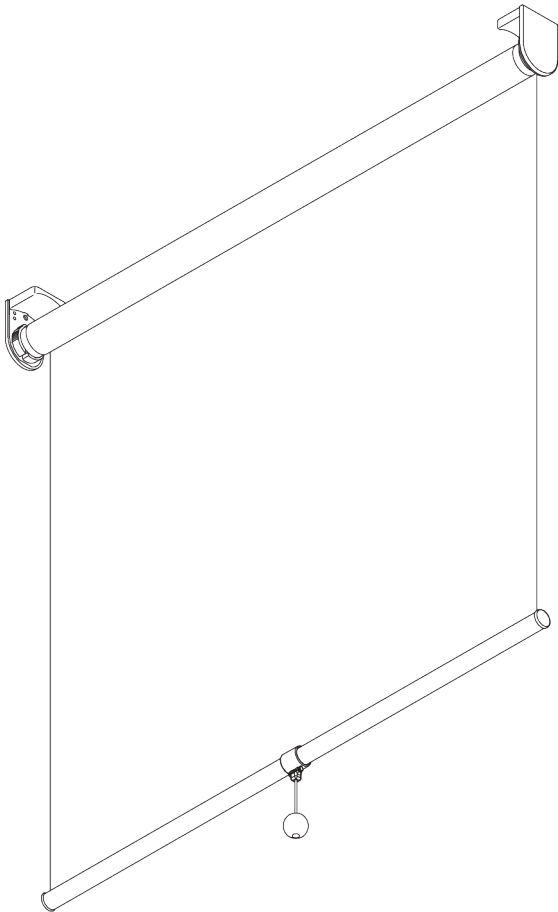

SG 4900

PRODUCT INFORMATION

- **Operation:** spring
- **Range:** S - M
- **Fitting:** ceiling, wall, recess
- **Colours:** white RAL 9016; special colours or anodised aluminum possible
- **Fabrics:** refer to Silent Gliss fabric collection

Features:

- Speed controller for controlled ascent
- Stop clutch mechanism to stop at any position
- Click-in brackets
- Installation profile
- End stop controller

SYSTEM SPECIFICATIONS

A. SYSTEM DIMENSIONS

2 m

30 cm

3 m

6 m²

2.2 kg

Recommended width /
height ratio
max. 1:3

B. PROFILE

Profile information

SG 4227
Tube ø 32 mm

SG 10872
Bottom bar

SG 10534
Installation profile

C. HOW TO MEASURE

incl. bracket covers

- A: System width
- B: System height
- C: Light gap left side: 15 mm
- D: Light gap right side: 15 mm