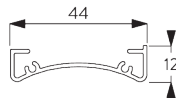

Bracket SG 10987

Installation profile SG 10534 and click bracket SG 10539

*Bracket SG 10989: window rolling side of fabric or
Bracket SG 10991: room rolling side of fabric*

Bracket SG 10987

SG 3044
Clamp

SG 10534
Installation profile