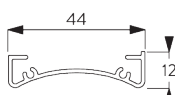

SG 3044

Clamp

SG 10534

Installation profile

SG 10539

Bracket

SG 10574

Bracket cover