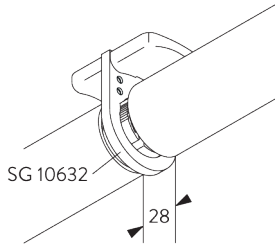

A: Fabric roll-off window side (standard)
B: Fabric roll-off room side (option)

B. INSTALLATION PROFILE

C. ADJUSTABLE END STOP

D. TWO SINGLE SYSTEMS SIDE-BY-SIDE

Additional parts:

- 1x SG 10632 Connection bracket cover

E. CHILD SAFETY PULL BALL SET

Child safety pull ball set SG 10765

PARTS

A. STANDARD PARTS

	SG 4214 Spring C 552 mm
	SG 4226 Double tape 30 mm
	SG 4227 Tube ø 32 mm
	SG 4228 Speed controller right
	SG 4231 Tube adapter
	SG 10574 Bracket cover
	SG 10575 Bracket cover
	SG 10668 PVC strip 10 mm
	SG 10765 Child safety pull ball
	SG 10872 Bottom bar
	SG 10874 End cover
	SG 10987 Bracket
	SG 10989 Bracket