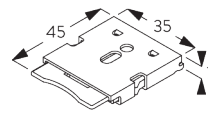

Bracket SG 10987

Installation profile SG 10534 and clamp SG 3044

Bracket SG 10989: window rolling side of fabric or
Bracket SG 10991: room rolling side of fabric

Bracket SG 10987

Installation profile SG 10534 and click bracket SG 10539

Bracket SG 10989: window rolling side of fabric or
Bracket SG 10991: room rolling side of fabric

Bracket SG 10987

SG 3044
Clamp

SG 10534
Installation profile

SG 10539
Bracket

SG 10574
Bracket cover

SG 10575
Bracket cover

SG 10987
Bracket

SG 10989
Bracket

SG 10991
Bracket

C. WALL FITTING

Brackets

Bracket SG 10990: window rolling side of fabric or
Bracket SG 10992: room rolling side of fabric

Bracket SG 10987

Installation profile SG 10534 and clamp SG 3044