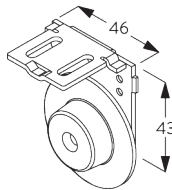

Bracket SG 10987

Installation profile SG 10534 and clamp SG 3044

Bracket SG 10989: window rolling side of fabric or
Bracket SG 10991: room rolling side of fabric

Bracket SG 10987

Installation profile SG 10534 and click bracket SG 10539

Bracket SG 10989: window rolling side of fabric or
Bracket SG 10991: room rolling side of fabric

Bracket SG 10987

SG 3044
Clamp

SG 10534
Installation profile

SG 10539
Bracket

SG 10574
Bracket cover

SG 10575
Bracket cover

SG 10987
Bracket

SG 10989
Bracket

SG 10991
Bracket

C. WALL FITTING

Brackets

Bracket SG 10990: window rolling side of fabric or
Bracket SG 10992: room rolling side of fabric

Bracket SG 10987

Installation profile SG 10534 and clamp SG 3044