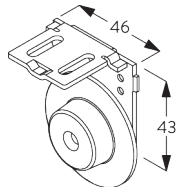

SG 10987
Bracket