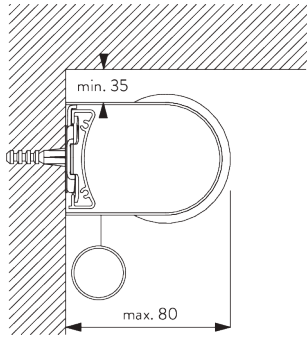

SG 10987
Bracket

SG 10989
Bracket

SG 10991
Bracket

C. WALL FITTING

Brackets

Bracket SG 10990: window rolling side of fabric or
Bracket SG 10992: room rolling side of fabric

Bracket SG 10987

Installation profile SG 10534 and clamp SG 3044