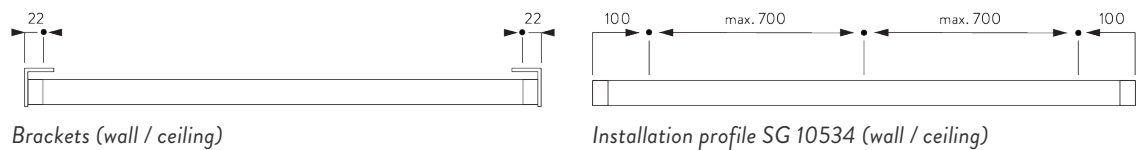

SG 4227
Tube ø 32 mm

SG 10872
Bottom bar

SG 10534
Installation profile

C. HOW TO MEASURE

incl. bracket covers

- A: System width
- B: System height
- C: Light gap left side: 15 mm
- D: Light gap right side: 15 mm

Note:
All measurements include 2 mm for bracket cover per side!
These can be omitted to reduce side light gaps.

D. SPECIFICATION TEXT

Silent Gliss SG 4900 Spring Operated Roller Blind System. Roller blind system for small to medium size blind applications up to 2.0m wide. Supplied made to measure and complete comprising anodised aluminium barrel SG 4227. Ceiling fix with brackets SG 10987 / SG 10989 / wall fix with brackets SG 10987 / SG 10990 / recess fix with brackets SG 10989 / SG 10991. Optional installation profile SG 10534. Available with optional stop controller SG 4377 to enable exact upper stop position of the blind (supplied as standard with fabric covered bottom bar). Assembled with powder coated white finish aluminium bottom weight bar SG 4221. Spring to be specified according to weight and characteristics of fabric. Fabric to be chosen from the Silent Gliss fabric range, Price Group 1R / 2R / 3R/4R.

FITTING

A. FITTING INFORMATION

Fixing points

For detailed fitting information, visit the Silent Gliss website.

B. CEILING FITTING

Brackets

Bracket SG 10989: window rolling side of fabric or
Bracket SG 10991: room rolling side of fabric