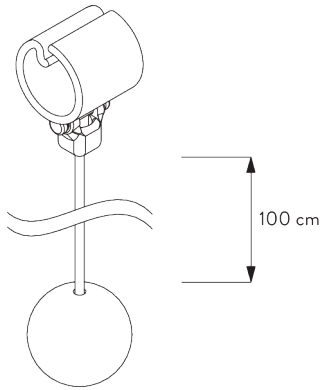

SG 10539
Bracket

SG 10574
Bracket cover

SG 10575
Bracket cover

SG 10987
Bracket

SG 10989
Bracket

SG 10991
Bracket

SYSTEM OPTIONS

A. FABRIC ROLL-OFF

A: Fabric roll-off window side (standard)
B: Fabric roll-off room side (option)

B. INSTALLATION PROFILE

C. ADJUSTABLE END STOP

D. TWO SINGLE SYSTEMS SIDE-BY-SIDE

Additional parts:

- 1x SG 10632 Connection bracket cover

E. CHILD SAFETY PULL BALL SET

Child safety pull ball set SG 10765

PARTS

A. STANDARD PARTS

	SG 4214 Spring C 552 mm
	SG 4226 Double tape 30 mm
	SG 4227 Tube ø 32 mm
	SG 4228 Speed controller right
	SG 4231 Tube adapter
	SG 10574 Bracket cover
	SG 10575 Bracket cover
	SG 10668 PVC strip 10 mm
	SG 10765 Child safety pull ball
	SG 10872 Bottom bar
	SG 10874 End cover
	SG 10987 Bracket
	SG 10989 Bracket

B. OPTIONAL PARTS

	SG 3044 Clamp
	SG 4211 Winder
	SG 4212 Spring A 365 mm
	SG 4213 Spring B 442 mm
	SG 4215 Spring D 612 mm
	SG 4216 Spring E 502 mm
	SG 4217 Spring F 612 mm
	SG 4218 Spring Y-2 198 mm
	SG 4377 End stop
	SG 10139 Countersunk screw 2.9x6.5
	SG 10498 Countersunk screw 2.9x9.5
	SG 10534 Installation profile
	SG 10539 Bracket
	SG 10632 Connection bracket cover