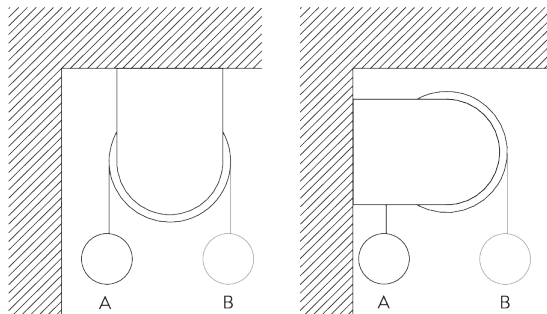

SG 10539
Bracket

SG 10574
Bracket cover

SG 10575
Bracket cover

SG 10987
Bracket

SG 10989
Bracket

SG 10991
Bracket

SYSTEM OPTIONS

A. FABRIC ROLL-OFF

A: Fabric roll-off window side (standard)
B: Fabric roll-off room side (option)

B. INSTALLATION PROFILE

C. ADJUSTABLE END STOP

D. TWO SINGLE SYSTEMS SIDE-BY-SIDE

Additional parts:

- 1x SG 10632 Connection bracket cover