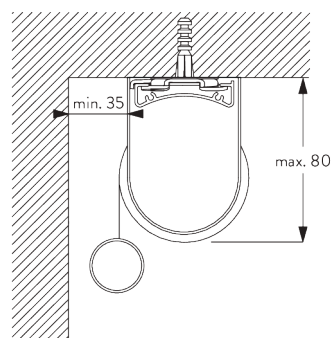

2 m

30 cm

3 m

6 m²

2.2 kg

Recommended width /
height ratio
max. 1:3

B. PROFILE

Profile information

SG 4227
Tube ø 32 mm

SG 10872
Bottom bar

SG 10534
Installation profile

C. HOW TO MEASURE

incl. bracket covers

- A: System width
- B: System height
- C: Light gap left side: 15 mm
- D: Light gap right side: 15 mm

FITTING

A. FITTING INFORMATION

Fixing points

For detailed fitting information, visit the Silent Gliss website.

B. CEILING FITTING

Brackets

Bracket SG 10989: window rolling side of fabric or
Bracket SG 10991: room rolling side of fabric

Bracket SG 10987

Installation profile SG 10534 and clamp SG 3044

Bracket SG 10989: window rolling side of fabric or
Bracket SG 10991: room rolling side of fabric

Bracket SG 10987

Installation profile SG 10534 and click bracket SG 10539