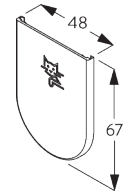

Bracket

D. RECESS FITTING

Brackets

*Bracket SG 10989: window rolling side of fabric or
Bracket SG 10991: room rolling side of fabric*

Bracket SG 10987

Installation profile SG 10534 and clamp SG 3044

*Bracket SG 10989: window rolling side of fabric or
Bracket SG 10991: room rolling side of fabric*

Bracket SG 10987

Installation profile SG 10534 and click bracket SG 10539

*Bracket SG 10989: window rolling side of fabric or
Bracket SG 10991: room rolling side of fabric*

Bracket SG 10987

SG 3044
Clamp

SG 10534
Installation profile

SG 10539
Bracket

SG 10574
Bracket cover

SG 10575
Bracket cover

SG 10987
Bracket

SG 10989
Bracket

SG 10991
Bracket

SYSTEM OPTIONS

A. FABRIC ROLL-OFF