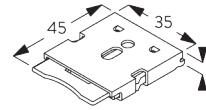

Bracket SG 10987

Installation profile SG 10534 and click bracket SG 10539

*Bracket SG 10989: window rolling side of fabric or
Bracket SG 10991: room rolling side of fabric*

Bracket SG 10987

SG 3044
Clamp

SG 10534
Installation profile