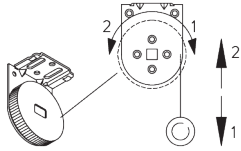

Bracket SG 10987

Installation profile SG 10534 and click bracket SG 10539

*Bracket SG 10989: window rolling side of fabric or
Bracket SG 10991: room rolling side of fabric*

Bracket SG 10987

SG 3044
Clamp

SG 10534
Installation profile

SG 10539
Bracket

SG 10574
Bracket cover

SG 10575
Bracket cover

SG 10987
Bracket

SG 10989
Bracket

SG 10991
Bracket

SYSTEM OPTIONS

A. FABRIC ROLL-OFF

A: Fabric roll-off window side (standard)
B: Fabric roll-off room side (option)

B. INSTALLATION PROFILE

C. ADJUSTABLE END STOP

D. TWO SINGLE SYSTEMS SIDE-BY-SIDE

Additional parts:

- 1x SG 10632 Connection bracket cover

E. CHILD SAFETY PULL BALL SET

Child safety pull ball set SG 10765

PARTS

A. STANDARD PARTS

	SG 4214 Spring C 552 mm
	SG 4226 Double tape 30 mm
	SG 4227 Tube ø 32 mm
	SG 4228 Speed controller right
	SG 4231 Tube adapter
	SG 10574 Bracket cover
	SG 10575 Bracket cover
	SG 10668 PVC strip 10 mm
	SG 10765 Child safety pull ball
	SG 10872 Bottom bar
	SG 10874 End cover
	SG 10987 Bracket
	SG 10989 Bracket