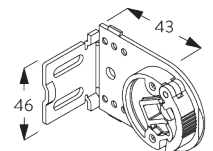

SG 10575

Bracket cover

SG 10987

Bracket

SG 10990

Bracket

SG 10992

Bracket