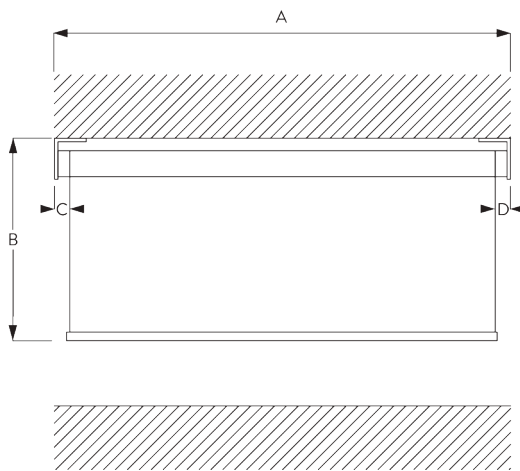

2 m

30 cm

3 m

6 m²

2.2 kg

Recommended width /
height ratio
max. 1:3

B. PROFILE

Profile information

SG 4227
Tube ø 32 mm

SG 10872
Bottom bar

SG 10534
Installation profile

C. HOW TO MEASURE

incl. bracket covers

- A: System width
- B: System height
- C: Light gap left side: 15 mm
- D: Light gap right side: 15 mm

Note:
All measurements include 2 mm for bracket cover per side!
These can be omitted to reduce side light gaps.

D. SPECIFICATION TEXT

Silent Gliss SG 4900 Spring Operated Roller Blind System. Roller blind system for small to medium size blind applications up to 2.0m wide. Supplied made to measure and complete comprising anodised aluminium barrel SG 4227. Ceiling fix with brackets SG 10987 / SG 10989 / wall fix with brackets SG 10987 / SG 10990 / recess fix with brackets SG 10989 / SG 10991. Optional installation profile SG 10534. Available with optional stop controller SG 4377 to enable exact upper stop position of the blind (supplied as standard with fabric covered bottom bar). Assembled with powder coated white finish aluminium bottom weight bar SG 4221. Spring to be specified according to weight and characteristics of fabric. Fabric to be chosen from the Silent Gliss fabric range, Price Group 1R / 2R / 3R/4R.