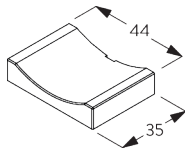

Bracket SG 10989: window rolling side of fabric or
Bracket SG 10991: room rolling side of fabric

Bracket SG 10987

SG 3044
Clamp

SG 10534
Installation profile

SG 10539
Bracket

SG 10574
Bracket cover

SG 10575
Bracket cover

SG 10987
Bracket

SG 10989
Bracket

SG 10991
Bracket

C. WALL FITTING

Brackets

Bracket SG 10990: window rolling side of fabric or
Bracket SG 10992: room rolling side of fabric

Bracket SG 10987

Installation profile SG 10534 and clamp SG 3044