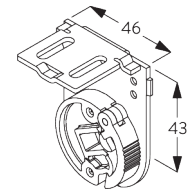

Bracket SG 10987

Installation profile SG 10534 and clamp SG 3044

Bracket SG 10989: window rolling side of fabric or
Bracket SG 10991: room rolling side of fabric

Bracket SG 10987

Installation profile SG 10534 and click bracket SG 10539

Bracket SG 10989: window rolling side of fabric or
Bracket SG 10991: room rolling side of fabric

Bracket SG 10987

SG 3044
Clamp

SG 10534
Installation profile

SG 10539
Bracket

SG 10574
Bracket cover

SG 10575
Bracket cover

SG 10987
Bracket

SG 10989
Bracket

SG 10991
Bracket

C. WALL FITTING

Brackets

Bracket SG 10990: window rolling side of fabric or
Bracket SG 10992: room rolling side of fabric

Bracket SG 10987

Installation profile SG 10534 and clamp SG 3044