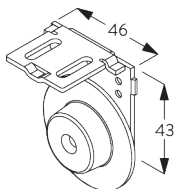

SG 10575

Bracket cover

SG 10987

Bracket

SG 10990

Bracket

SG 10992

Bracket