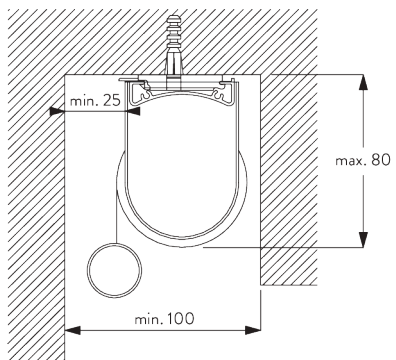

Bracket

D. RECESS FITTING

Brackets

*Bracket SG 10989: window rolling side of fabric or
Bracket SG 10991: room rolling side of fabric*

Bracket SG 10987

Installation profile SG 10534 and clamp SG 3044

*Bracket SG 10989: window rolling side of fabric or
Bracket SG 10991: room rolling side of fabric*

Bracket SG 10987

Installation profile SG 10534 and click bracket SG 10539

*Bracket SG 10989: window rolling side of fabric or
Bracket SG 10991: room rolling side of fabric*

Bracket SG 10987

SG 3044
Clamp

SG 10534
Installation profile