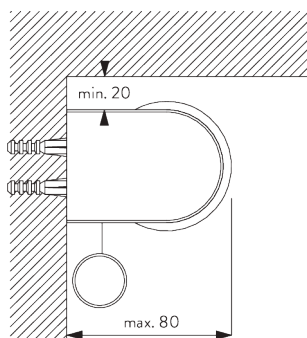

SG 10987
Bracket

SG 10989
Bracket

SG 10991
Bracket

C. WALL FITTING

Brackets

Bracket SG 10990: window rolling side of fabric or
Bracket SG 10992: room rolling side of fabric

Bracket SG 10987

Installation profile SG 10534 and clamp SG 3044