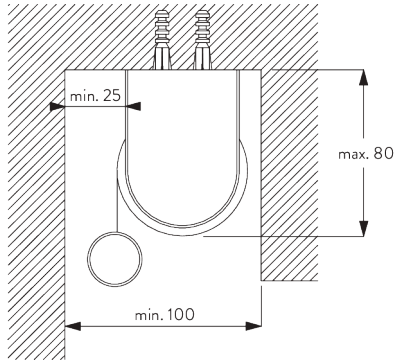

Bracket SG 10987

SG 3044

Clamp

SG 10534

Installation profile

SG 10539

Bracket

SG 10574

Bracket cover

SG 10575

Bracket cover

SG 10987

Bracket

SG 10990

Bracket

SG 10992

Bracket

D. RECESS FITTING

Brackets

*Bracket SG 10989: window rolling side of fabric or
Bracket SG 10991: room rolling side of fabric*

Bracket SG 10987

Installation profile SG 10534 and clamp SG 3044

*Bracket SG 10989: window rolling side of fabric or
Bracket SG 10991: room rolling side of fabric*