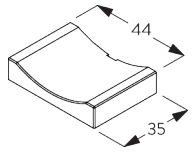

SG 10575
Bracket cover