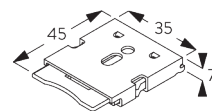

SG 10987
Bracket

SG 10989
Bracket

SG 10991
Bracket

C. WALL FITTING

Brackets

Bracket SG 10990: window rolling side of fabric or
Bracket SG 10992: room rolling side of fabric

Bracket SG 10987

Installation profile SG 10534 and clamp SG 3044

Bracket SG 10990: window rolling side of fabric or
Bracket SG 10992: room rolling side of fabric

Bracket SG 10987

Installation profile SG 10534 and click bracket SG 10539

Bracket SG 10990: window rolling side of fabric or
Bracket SG 10992: room rolling side of fabric

Bracket SG 10987

SG 3044

Clamp

SG 10534

Installation profile

SG 10539

Bracket

SG 10574