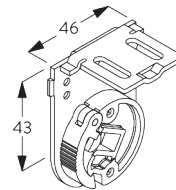

Bracket SG 10987

Installation profile SG 10534 and clamp SG 3044

Bracket SG 10989: window rolling side of fabric or
Bracket SG 10991: room rolling side of fabric

Bracket SG 10987

Installation profile SG 10534 and click bracket SG 10539

Bracket SG 10989: window rolling side of fabric or
Bracket SG 10991: room rolling side of fabric

Bracket SG 10987

SG 3044
Clamp

SG 10534
Installation profile

SG 10539
Bracket

SG 10574
Bracket cover

SG 10575
Bracket cover

SG 10987
Bracket

SG 10989
Bracket

SG 10991
Bracket

C. WALL FITTING

Brackets

Bracket SG 10990: window rolling side of fabric or
Bracket SG 10992: room rolling side of fabric

Bracket SG 10987

Installation profile SG 10534 and clamp SG 3044