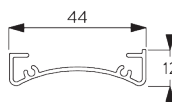

SG 10534
Installation profile