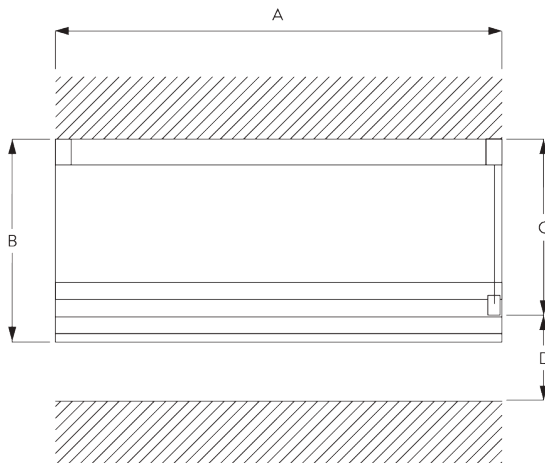

- 5-to-1 gear drive
- Bead chain

SYSTEM SPECIFICATIONS

A. SYSTEM DIMENSIONS

4 m

6 m

8 kg

24 m²

B. PROFILE

Profile Information

SG 2211

Velcro profile

SG 2005

Bottom bar 40x5 mm

C. HOW TO MEASURE

A: System width

B: System height

C: Chain height

D: Safety retainer SG 10731 min. 150 cm above floor

D. SPECIFICATION

TEXT

Silent Gliss SG 2120 Chain Operated Roman Blind Headrail System. Comprises headrail SG 2211 made to measure in SAA finish with bonded hook and loop insert, take up reels SG 2081, drawing tape SG 2163. And metal operating bead chain SG 4845. Left / right hand side operation via gear drive set SG 2049. Wall fix with brackets SG 3630 / top fix with brackets SG 3603. If supplied with made up blind from Silent Gliss fabric collection includes child safe breakaway components SG31624 bottom bar set, SG 3069 rod cover (hard / semi hard fold makeup), SG 3165 / 3166 ring (soft fold make-up). Compliant to Child Safety legislation EN 13120.