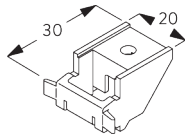

FITTING

A. FITTING INFORMATION

For detailed fitting information, visit the Silent Gliss website.

Fixing points

B. CEILING FITTING

Bracket SG 3603

SG 3603
Bracket

C. WALL FITTING

Bracket SG 3655, SG 3660

Bracket	X mm
SG 3655	58
SG 3660	73

SG 3655
Bracket 50 mm

SG 3660
Bracket 65 mm

Smart Fix

Smart Fix SG 11200 - SG 11205 and bracket SG 3603:
Screw SG 10492 (M4x8) needed.

Square Smart Fix SG 11210 - SG 11215 and bracket SG 3603:
Screw SG 10492 (M4x8) needed.

Universal Smart Fix 11154-11156 and bracket SG 3603:
Screw SG 10277 (M4x12) needed.

Smart Fix	X mm
SG 11200 / SG 11210	80
SG 11201 / SG 11211	100
SG 11202 / SG 11212	120
SG 11203 / SG 11213	140
SG 11204 / SG 11214	170
SG 11205 / SG 11215	220
SG 11154	132-160
SG 11155	162-190
SG 11156	212-240