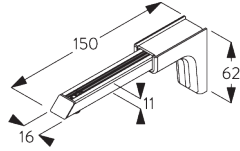

SG 3603
Bracket

SG 10277
Pan head screw M4x12

SG 10492
Pan head screw M4x8

SG 11200
Smart Fix 60 mm

SG 11201
Smart Fix 80 mm

SG 11202
Smart Fix 100 mm

SG 11203
Smart Fix 120 mm

SG 11204
Smart Fix 150 mm

SG 11205
Smart Fix 200 mm

SG 11210
Square Smart Fix 60 mm

SG 11211
Square Smart Fix 80 mm

SG 11212
Square Smart Fix 100 mm

SG 11213
Square Smart Fix 120 mm

SG 11214
Square Smart Fix 150 mm

SG 11215
Square Smart Fix 200 mm

SG 11154
Universal Smart Fix 120 mm

SG 11155
Universal Smart Fix 150 mm

SG 11156
Universal Smart Fix 200 mm

SYSTEM OPTIONS

A. FABRIC MAKE-UP

Type A - Softfold

- A: Child safety tape set SG 3166
- B: Set includes tape and child safety eyelet
- C: Tape SG 2163
- D: Child safety hook set SG 3164
- E: Hollow hem
- F: Bottom bar SG 2005