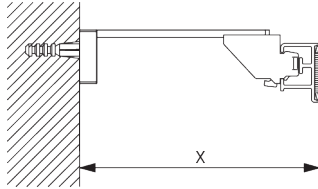

Bracket SG 3655, SG 3660

Bracket	X mm
SG 3655	58
SG 3660	73

SG 3655
Bracket 50 mm

SG 3660
Bracket 65 mm

Smart Fix

Smart Fix SG 11200 - SG 11205 and bracket SG 3603:
Screw SG 10492 (M4x8) needed.

Square Smart Fix SG 11210 - SG 11215 and bracket SG 3603:
Screw SG 10492 (M4x8) needed.

Universal Smart Fix 11154-11156 and bracket SG 3603:
Screw SG 10277 (M4x12) needed.

Smart Fix	X mm
SG 11200 / SG 11210	80
SG 11201 / SG 11211	100
SG 11202 / SG 11212	120
SG 11203 / SG 11213	140
SG 11204 / SG 11214	170
SG 11205 / SG 11215	220
SG 11154	132-160
SG 11155	162-190
SG 11156	212-240