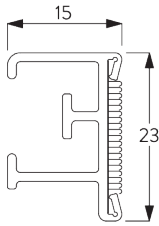

- 5-to-1 gear drive
- Bead chain

SYSTEM SPECIFICATIONS

A. SYSTEM DIMENSIONS

4 m

6 m

8 kg

24 m²

B. PROFILE

Profile Information

SG 2211

Velcro profile

SG 2005

Bottom bar 40x5 mm

C. HOW TO MEASURE

A: System width

B: System height

C: Chain height

D: Safety retainer SG 10731 min. 150 cm above floor

D. SPECIFICATION

TEXT

Silent Gliss SG 2120 Chain Operated Roman Blind Headrail System. Comprises headrail SG 2211 made to measure in SAA finish with bonded hook and loop insert, take up reels SG 2081, drawing tape SG 2163. And metal operating bead chain SG 4845. Left / right hand side operation via gear drive set SG 2049. Wall fix with brackets SG 3630 / top fix with brackets SG 3603. If supplied with made up blind from Silent Gliss fabric collection includes child safe breakaway components SG31624 bottom bar set, SG 3069 rod cover (hard / semi hard fold makeup), SG 3165 / 3166 ring (soft fold make-up). Compliant to Child Safety legislation EN 13120.