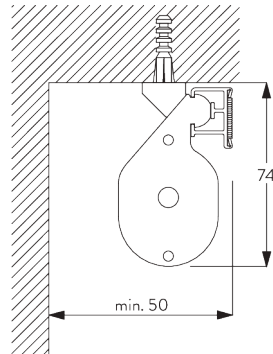

- 5-to-1 gear drive
- Bead chain

SYSTEM SPECIFICATIONS

A. SYSTEM DIMENSIONS

4 m

6 m

8 kg

24 m²

B. PROFILE

Profile Information

SG 2211

Velcro profile

SG 2005

Bottom bar 40x5 mm

C. HOW TO MEASURE

A: System width

B: System height

FITTING

A. FITTING INFORMATION

For detailed fitting information, visit the Silent Gliss website.

Fixing points

B. CEILING FITTING

Bracket SG 3603

SG 3603
Bracket

C. WALL FITTING

Bracket SG 3655, SG 3660

Bracket	X mm
SG 3655	58
SG 3660	73

SG 3655
Bracket 50 mm

SG 3660
Bracket 65 mm

Smart Fix

Smart Fix SG 11200 - SG 11205 and bracket SG 3603:
Screw SG 10492 (M4x8) needed.

Square Smart Fix SG 11210 - SG 11215 and bracket SG 3603:
Screw SG 10492 (M4x8) needed.