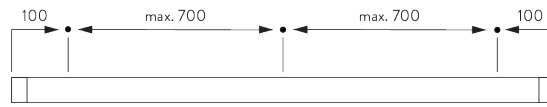

FITTING

A. FITTING INFORMATION

For detailed fitting information, visit the Silent Gliss website.

Fixing points