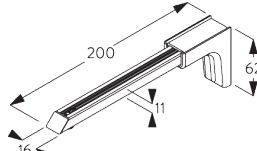

SG 3603
Bracket

SG 10277
Pan head screw M4x12

SG 10492
Pan head screw M4x8

SG 11200
Smart Fix 60 mm

SG 11201
Smart Fix 80 mm

SG 11202
Smart Fix 100 mm

SG 11203
Smart Fix 120 mm

SG 11204
Smart Fix 150 mm

SG 11205
Smart Fix 200 mm

SG 11210
Square Smart Fix 60 mm

SG 11211
Square Smart Fix 80 mm

SG 11212
Square Smart Fix 100 mm

SG 11213
Square Smart Fix 120 mm

SG 11214
Square Smart Fix 150 mm

SG 11215
Square Smart Fix 200 mm

SG 11154
Universal Smart Fix 120 mm

SG 11155
Universal Smart Fix 150 mm

SG 11156
Universal Smart Fix 200 mm

SYSTEM OPTIONS

A. FABRIC MAKE-UP

Type A - Softfold

- A: Child safety tape set SG 3166
- B: Set includes tape and child safety eyelet
- C: Tape SG 2163
- D: Child safety hook set SG 3164
- E: Hollow hem
- F: Bottom bar SG 2005