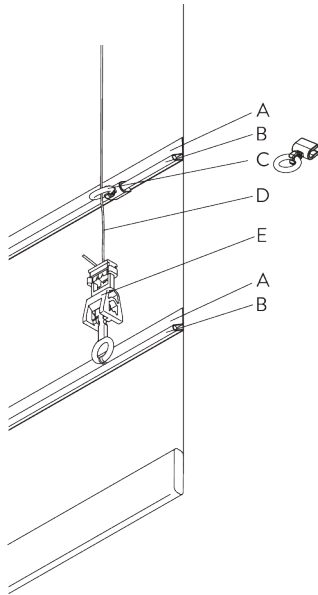

SG 11154
Universal Smart Fix 120 mm

SG 11155
Universal Smart Fix 150 mm

SG 11156
Universal Smart Fix 200 mm

SYSTEM OPTIONS

A. FABRIC MAKE-UP

Type A - Softfold

- A: Child safety tape set SG 3166
- B: Set includes tape and child safety eyelet
- C: Tape SG 2163
- D: Child safety hook set SG 3164
- E: Hollow hem
- F: Bottom bar SG 2005

Type B - Hardfold

- A: Tape SG 2136
- B: Rod SG 2135
- C: Child safety eyelet hard fold SG 3069
- D: Tape SG 2163
- E: Child safety hook set SG 3164

Type C - Hardfold

- A: Child safety eyelet set SG 3165
- B: Tape SG 2163
- C: Child safety hook set SG 3164