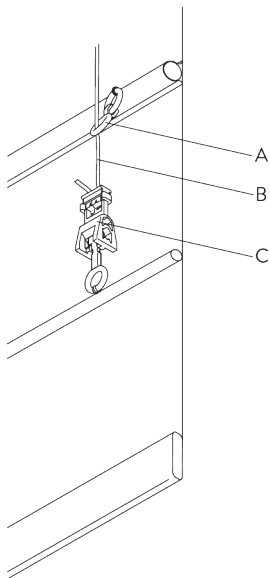

SG 11154
Universal Smart Fix 120 mm

SG 11155
Universal Smart Fix 150 mm

SG 11156
Universal Smart Fix 200 mm

SYSTEM OPTIONS

A. FABRIC MAKE-UP

Type A - Softfold

- A: Child safety tape set SG 3166
- B: Set includes tape and child safety eyelet
- C: Tape SG 2163
- D: Child safety hook set SG 3164
- E: Hollow hem
- F: Bottom bar SG 2005

Type B - Hardfold

- A: Tape SG 2136
- B: Rod SG 2135
- C: Child safety eyelet hard fold SG 3069
- D: Tape SG 2163
- E: Child safety hook set SG 3164

Type C - Hardfold

- A: Child safety eyelet set SG 3165
- B: Tape SG 2163
- C: Child safety hook set SG 3164