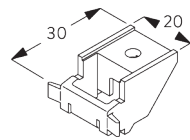

Profile Information

SG 2211

Velcro profile

SG 2005

Bottom bar 40x5 mm

C. HOW TO MEASURE

A: System width

B: System height

FITTING

A. FITTING INFORMATION

For detailed fitting information, visit the Silent Gliss website.

Fixing points

B. CEILING FITTING

Bracket SG 3603

SG 3603
Bracket

C. WALL FITTING

Bracket SG 3655, SG 3660

Bracket	X mm
SG 3655	58
SG 3660	73

SG 3655
Bracket 50 mm

SG 3660
Bracket 65 mm

Smart Fix

Smart Fix SG 11200 - SG 11205 and bracket SG 3603:
Screw SG 10492 (M4x8) needed.

Square Smart Fix SG 11210 - SG 11215 and bracket SG 3603:
Screw SG 10492 (M4x8) needed.