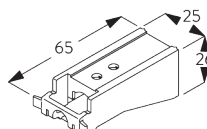

Profile Information

SG 2211

Velcro profile

SG 2005

Bottom bar 40x5 mm

C. HOW TO MEASURE

A: System width

B: System height

FITTING

A. FITTING INFORMATION

For detailed fitting information, visit the Silent Gliss website.

Fixing points

B. CEILING FITTING

Bracket SG 3603

SG 3603
Bracket

C. WALL FITTING

Bracket SG 3655, SG 3660

Bracket	X mm
SG 3655	58
SG 3660	73

SG 3655
Bracket 50 mm

SG 3660
Bracket 65 mm

Smart Fix

Smart Fix SG 11200 - SG 11205 and bracket SG 3603:
Screw SG 10492 (M4x8) needed.

Square Smart Fix SG 11210 - SG 11215 and bracket SG 3603:
Screw SG 10492 (M4x8) needed.