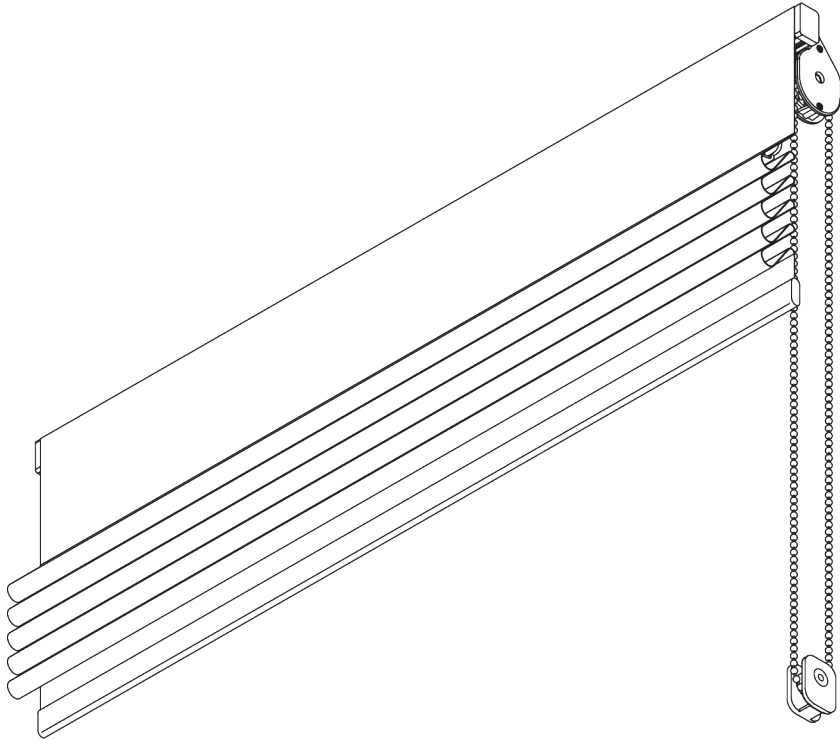

SG 2120

PRODUCT INFORMATION

- **Operation:** chain
- **Range:** L
- **Fitting:** ceiling, wall
- **Colours:** white RAL 9016, anodised aluminum
- **Fabrics:** refer to Silent Gliss fabric collection

Features:

- 5-to-1 gear drive
- Bead chain

SYSTEM SPECIFICATIONS

A. SYSTEM DIMENSIONS

4 m

6 m

8 kg

24 m²

B. PROFILE

Profile Information

SG 2211

Velcro profile

SG 2005

Bottom bar 40x5 mm

C. HOW TO MEASURE

A: System width

B: System height

C: Chain height

D: Safety retainer SG 10731 min. 150 cm above floor

D. SPECIFICATION

TEXT

Silent Gliss SG 2120 Chain Operated Roman Blind Headrail System. Comprises headrail SG 2211 made to measure in SAA finish with bonded hook and loop insert, take up reels SG 2081, drawing tape SG 2163. And metal operating bead chain SG 4845. Left / right hand side operation via gear drive set SG 2049. Wall fix with brackets SG 3630 / top fix with brackets SG 3603. If supplied with made up blind from Silent Gliss fabric collection includes child safe breakaway components SG31624 bottom bar set, SG 3069 rod cover (hard / semi hard fold makeup), SG 3165 / 3166 ring (soft fold make-up). Compliant to Child Safety legislation EN 13120.