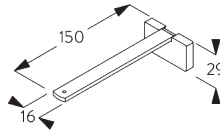

SG 3603
Bracket

SG 10277
Pan head screw M4x12

SG 10492
Pan head screw M4x8

SG 11200
Smart Fix 60 mm

SG 11201
Smart Fix 80 mm

SG 11202
Smart Fix 100 mm

SG 11203
Smart Fix 120 mm

SG 11204
Smart Fix 150 mm

SG 11205
Smart Fix 200 mm

SG 11210
Square Smart Fix 60 mm

SG 11211
Square Smart Fix 80 mm

SG 11212
Square Smart Fix 100 mm

SG 11213
Square Smart Fix 120 mm

SG 11214
Square Smart Fix 150 mm

SG 11215
Square Smart Fix 200 mm

SG 11154
Universal Smart Fix 120 mm

SG 11155
Universal Smart Fix 150 mm

SG 11156
Universal Smart Fix 200 mm

SYSTEM OPTIONS

A. FABRIC MAKE-UP

Type A - Softfold

- A: Child safety tape set SG 3166
- B: Set includes tape and child safety eyelet
- C: Tape SG 2163
- D: Child safety hook set SG 3164
- E: Hollow hem
- F: Bottom bar SG 2005