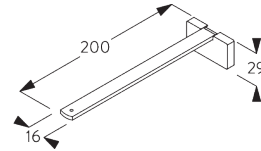

SG 3603
Bracket

SG 10277
Pan head screw M4x12

SG 10492
Pan head screw M4x8

SG 11200
Smart Fix 60 mm

SG 11201
Smart Fix 80 mm

SG 11202
Smart Fix 100 mm

SG 11203
Smart Fix 120 mm

SG 11204
Smart Fix 150 mm

SG 11205
Smart Fix 200 mm

SG 11210
Square Smart Fix 60 mm

SG 11211
Square Smart Fix 80 mm

SG 11212
Square Smart Fix 100 mm

SG 11213
Square Smart Fix 120 mm

SG 11214
Square Smart Fix 150 mm

SG 11215
Square Smart Fix 200 mm

SG 11154
Universal Smart Fix 120 mm

SG 11155
Universal Smart Fix 150 mm

SG 11156
Universal Smart Fix 200 mm

SYSTEM OPTIONS

A. FABRIC MAKE-UP

Type A - Softfold

- A: Child safety tape set SG 3166
- B: Set includes tape and child safety eyelet
- C: Tape SG 2163
- D: Child safety hook set SG 3164
- E: Hollow hem
- F: Bottom bar SG 2005