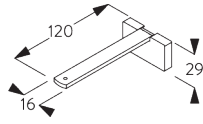

SG 3603
Bracket

SG 10277
Pan head screw M4x12

SG 10492
Pan head screw M4x8

SG 11200
Smart Fix 60 mm

SG 11201
Smart Fix 80 mm

SG 11202
Smart Fix 100 mm

SG 11203
Smart Fix 120 mm

SG 11204
Smart Fix 150 mm

SG 11205
Smart Fix 200 mm

SG 11210
Square Smart Fix 60 mm

SG 11211
Square Smart Fix 80 mm

SG 11212
Square Smart Fix 100 mm

SG 11213
Square Smart Fix 120 mm

SG 11214
Square Smart Fix 150 mm

SG 11215
Square Smart Fix 200 mm

SG 11154
Universal Smart Fix 120 mm

SG 11155
Universal Smart Fix 150 mm

SG 11156
Universal Smart Fix 200 mm

SYSTEM OPTIONS

A. FABRIC MAKE-UP

Type A - Softfold

- A: Child safety tape set SG 3166
- B: Set includes tape and child safety eyelet
- C: Tape SG 2163
- D: Child safety hook set SG 3164
- E: Hollow hem
- F: Bottom bar SG 2005