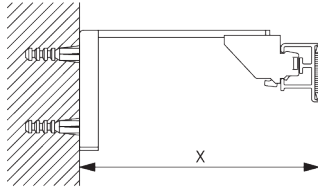

Bracket SG 3655, SG 3660

Bracket	X mm
SG 3655	58
SG 3660	73

SG 3655
Bracket 50 mm

SG 3660
Bracket 65 mm

Smart Fix

Smart Fix SG 11200 - SG 11205 and bracket SG 3603:
Screw SG 10492 (M4x8) needed.

Square Smart Fix SG 11210 - SG 11215 and bracket SG 3603:
Screw SG 10492 (M4x8) needed.

Universal Smart Fix 11154-11156 and bracket SG 3603:
Screw SG 10277 (M4x12) needed.

Smart Fix	X mm
SG 11200 / SG 11210	80
SG 11201 / SG 11211	100
SG 11202 / SG 11212	120
SG 11203 / SG 11213	140
SG 11204 / SG 11214	170
SG 11205 / SG 11215	220
SG 11154	132-160
SG 11155	162-190
SG 11156	212-240