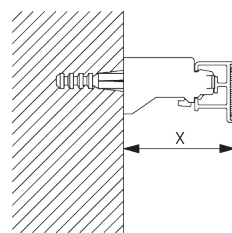

Profile Information

SG 2211

Velcro profile

SG 2005

Bottom bar 40x5 mm

C. HOW TO MEASURE

A: System width

B: System height

C: Chain height

D: Safety retainer SG 10731 min. 150 cm above floor

D. SPECIFICATION

TEXT

Silent Gliss SG 2120 Chain Operated Roman Blind Headrail System. Comprises headrail SG 2211 made to measure in SAA finish with bonded hook and loop insert, take up reels SG 2081, drawing tape SG 2163. And metal operating bead chain SG 4845. Left / right hand side operation via gear drive set SG 2049. Wall fix with brackets SG 3630 / top fix with brackets SG 3603. If supplied with made up blind from Silent Gliss fabric collection includes child safe breakaway components SG31624 bottom bar set, SG 3069 rod cover (hard / semi hard fold makeup), SG 3165 / 3166 ring (soft fold make-up). Compliant to Child Safety legislation EN 13120.

FITTING

A. FITTING INFORMATION

For detailed fitting information, visit the Silent Gliss website.

Fixing points

B. CEILING FITTING

Bracket SG 3603

SG 3603
Bracket

C. WALL FITTING

Bracket SG 3655, SG 3660

Bracket	X mm
SG 3655	58
SG 3660	73

SG 3655
Bracket 50 mm

SG 3660
Bracket 65 mm

Smart Fix

Smart Fix SG 11200 - SG 11205 and bracket SG 3603:
Screw SG 10492 (M4x8) needed.

Square Smart Fix SG 11210 - SG 11215 and bracket SG 3603:
Screw SG 10492 (M4x8) needed.