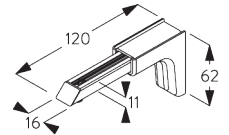

SG 3603
Bracket

SG 10277
Pan head screw M4x12

SG 10492
Pan head screw M4x8

SG 11200
Smart Fix 60 mm

SG 11201
Smart Fix 80 mm

SG 11202
Smart Fix 100 mm

SG 11203
Smart Fix 120 mm

SG 11204
Smart Fix 150 mm

SG 11205
Smart Fix 200 mm

SG 11210
Square Smart Fix 60 mm

SG 11211
Square Smart Fix 80 mm

SG 11212
Square Smart Fix 100 mm

SG 11213
Square Smart Fix 120 mm

SG 11214
Square Smart Fix 150 mm

SG 11215
Square Smart Fix 200 mm

SG 11154
Universal Smart Fix 120 mm

SG 11155
Universal Smart Fix 150 mm

SG 11156
Universal Smart Fix 200 mm

SYSTEM OPTIONS

A. FABRIC MAKE-UP

Type A - Softfold

- A: Child safety tape set SG 3166
- B: Set includes tape and child safety eyelet
- C: Tape SG 2163
- D: Child safety hook set SG 3164
- E: Hollow hem
- F: Bottom bar SG 2005