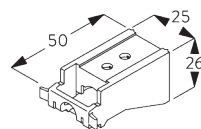

FITTING

A. FITTING INFORMATION

For detailed fitting information, visit the Silent Gliss website.

Fixing points

B. CEILING FITTING

Bracket SG 3603

SG 3603
Bracket

C. WALL FITTING

Bracket SG 3655, SG 3660

Bracket	X mm
SG 3655	58
SG 3660	73

SG 3655
Bracket 50 mm

SG 3660
Bracket 65 mm

Smart Fix

Smart Fix SG 11200 - SG 11205 and bracket SG 3603:
Screw SG 10492 (M4x8) needed.

Square Smart Fix SG 11210 - SG 11215 and bracket SG 3603:
Screw SG 10492 (M4x8) needed.