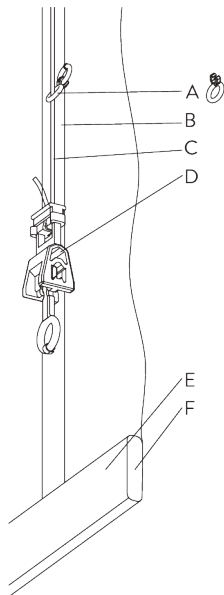

SG 11154
Universal Smart Fix 120 mm

SG 11155
Universal Smart Fix 150 mm

SG 11156
Universal Smart Fix 200 mm

SYSTEM OPTIONS

A. FABRIC MAKE-UP

Type A - Softfold

- A: Child safety tape set SG 3166
- B: Set includes tape and child safety eyelet
- C: Tape SG 2163
- D: Child safety hook set SG 3164
- E: Hollow hem
- F: Bottom bar SG 2005

Type B - Hardfold

- A: Tape SG 2136
- B: Rod SG 2135
- C: Child safety eyelet hard fold SG 3069
- D: Tape SG 2163
- E: Child safety hook set SG 3164

Type C - Hardfold

- A: Child safety eyelet set SG 3165
- B: Tape SG 2163
- C: Child safety hook set SG 3164