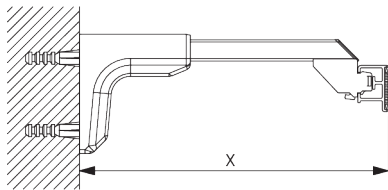

Bracket SG 3655, SG 3660

Bracket	X mm
SG 3655	58
SG 3660	73

SG 3655
Bracket 50 mm

SG 3660
Bracket 65 mm

Smart Fix

Smart Fix SG 11200 - SG 11205 and bracket SG 3603:
Screw SG 10492 (M4x8) needed.

Square Smart Fix SG 11210 - SG 11215 and bracket SG 3603:
Screw SG 10492 (M4x8) needed.

Universal Smart Fix 11154-11156 and bracket SG 3603:
Screw SG 10277 (M4x12) needed.

Smart Fix	X mm
SG 11200 / SG 11210	80
SG 11201 / SG 11211	100
SG 11202 / SG 11212	120
SG 11203 / SG 11213	140
SG 11204 / SG 11214	170
SG 11205 / SG 11215	220
SG 11154	132-160
SG 11155	162-190
SG 11156	212-240