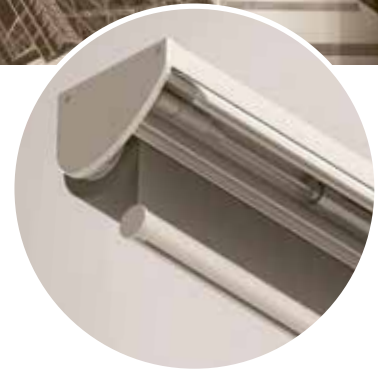

WIRELESS CONVENIENCE,
TIMELESS ELEGANCE.

Silent Gliss

BATTERY- OPERATED ROLLER AND ROMAN BLIND SYSTEMS

 **SilentGliss**

Motor:
YES
Wires:
NO

RETROFIT INSTALLATION

In many situations, hard wiring to a window is not possible. Silent Gliss battery-operated blinds are wireless, making them the ideal retrofit solution.

ELEGANT DESIGN

These classic shading systems feature a refined design with clean lines and high-quality materials to suit a wide range of interiors.

CHOICE OF ACCESSORIES

The roller and roman blind systems are easily operated using a wall switch, a radio remote control, or both.

Today's architecture and interior design must continue to meet the highest aesthetic standards, offering maximum convenience and concealed technology. The Silent Gliss battery-operated roller and roman blind systems fulfil these requirements by offering wireless shading at the push of a button.